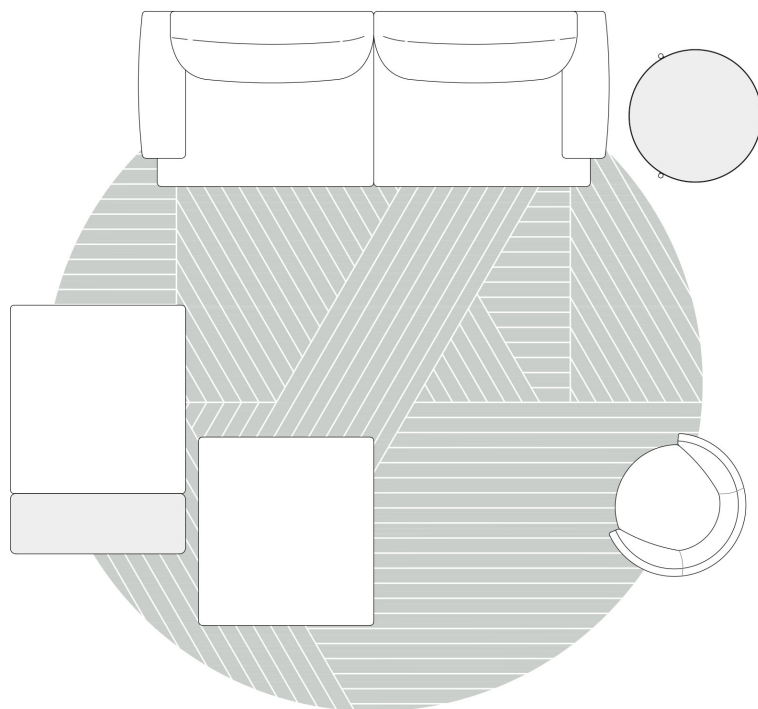

Frigerio

Room
DAO SOFT 01

With the Dao Soft sofa, designer Gordon Guillaumier proposes a modular system that focuses on planning freedom and the geometric harmony of soft, calibrated volumes. Designed to create environments devoted to well-being and calm, the Dao Soft sofa stands out for its ability to adapt to formal or informal settings, thanks to balanced proportions and a discreet but recognizable aesthetic. High backrests and seats with differentiated polyurethane padding and Cloud Foam and Microflock inserts ensure great comfort, meeting the needs of the project in both residential and contract settings. Available in two variants - Dao Soft Base, with an upholstered base, and Dao Soft Light, with black feet - the collection is completed with a strong sartorial connotation, expressed in the sewing "a pizzicotto" that features the cover either in fabric or leather with a precise, textural hallmark. In the proposed versions, the Dao Soft sofa is explored through different spatial solutions, to offer concrete tools in defining welcoming, flexible environments consistent with a measured and contemporary design language.

TENERIFE 10 -
EXTRA

GAVIA - 400 -
SUPER

Lino

Vetro Texture
Bronzo

Color Sabbia Sablè

250 cm

ROOM'S PRODUCTS

Dao Soft Sofa | Cod. 20501
Dao Soft Pouf | Cod. 20527
Dao Soft Small Table | Cod. 20529L
Santamonica Small Table | Cod. 18102
Lou Armchair | Cod. 20802
Erik Carpet | Cod. 19203